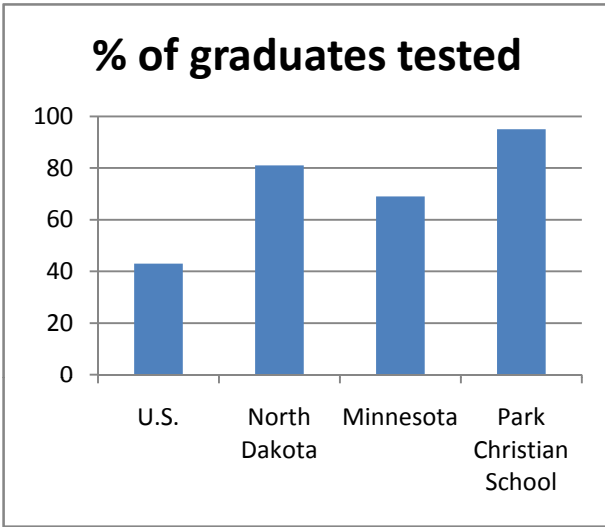

Statistic	U.S.	North Dakota	Minnesota	Park Christian School
% of graduates tested	43	81	69	95
Average composite score	21.1	21.6	22.6	25.4
% of students ready for:				
College English composition:	68	72	77	100
College Social Science	53	57	64	89
College Biology	28	31	40	58
College Algebra	43	48	56	64
All four:	22	24	32	53

Average composite score:	U.S.	North Dakota	Minnesota	Park Christian School
	21.1	21.6	22.6	25.4