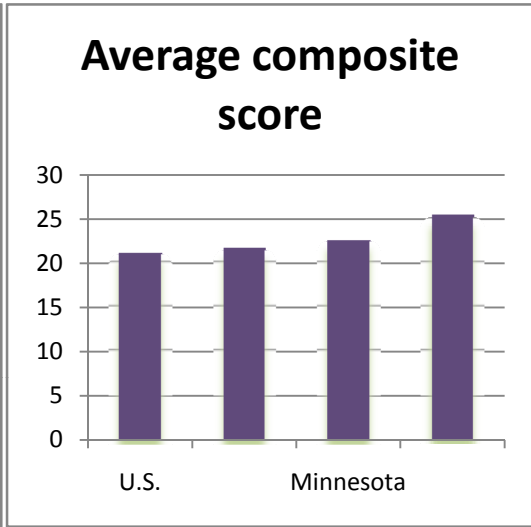

Statistic	U.S.	North Dakota	Minnesota	Park Christian School
% of graduates tested	43	81	69	95
Average composite score	21.1	21.6	22.6	25.4
% of students ready for:				
College English composition:	68	72	77	100
College Social Science	53	57	64	89
College Biology	28	31	40	58
College Algebra	43	48	56	64
All four:	22	24	32	53

Average composite score:	U.S.	North Dakota	Minnesota	Park Christian School
	21.1	21.6	22.6	25.4